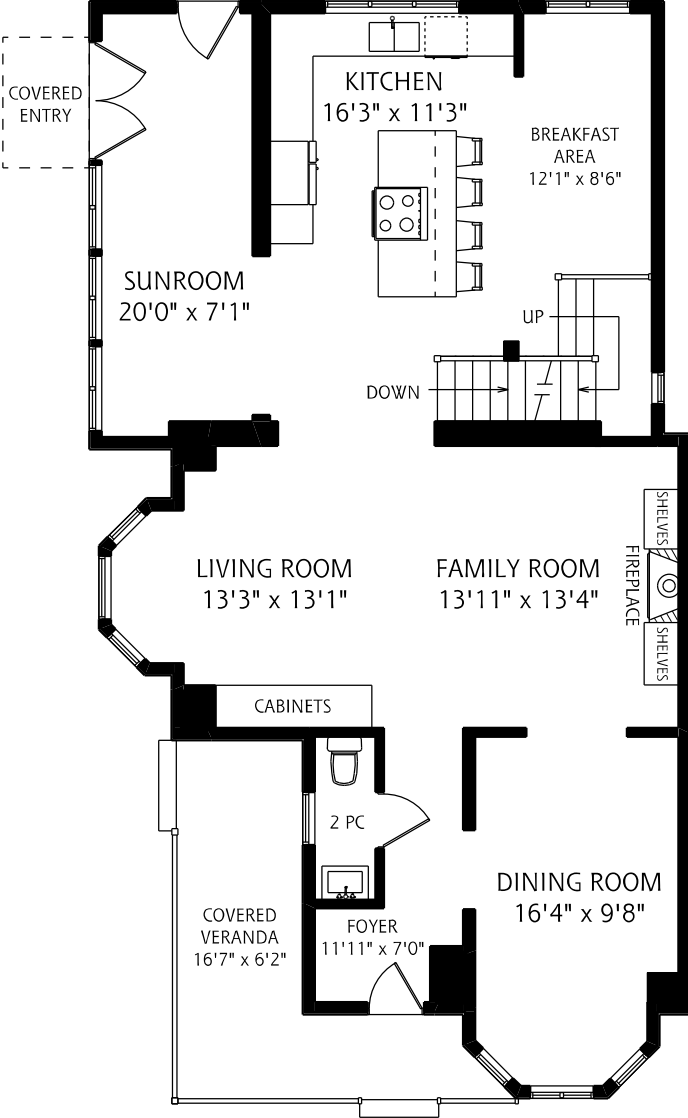

56 MACHELL AVENUE

MAIN FLOOR
1,215 SQUARE FEET

SECOND FLOOR
1,170 SQUARE FEET

ALL MEASUREMENTS SHOULD BE CONSIDERED APPROXIMATE