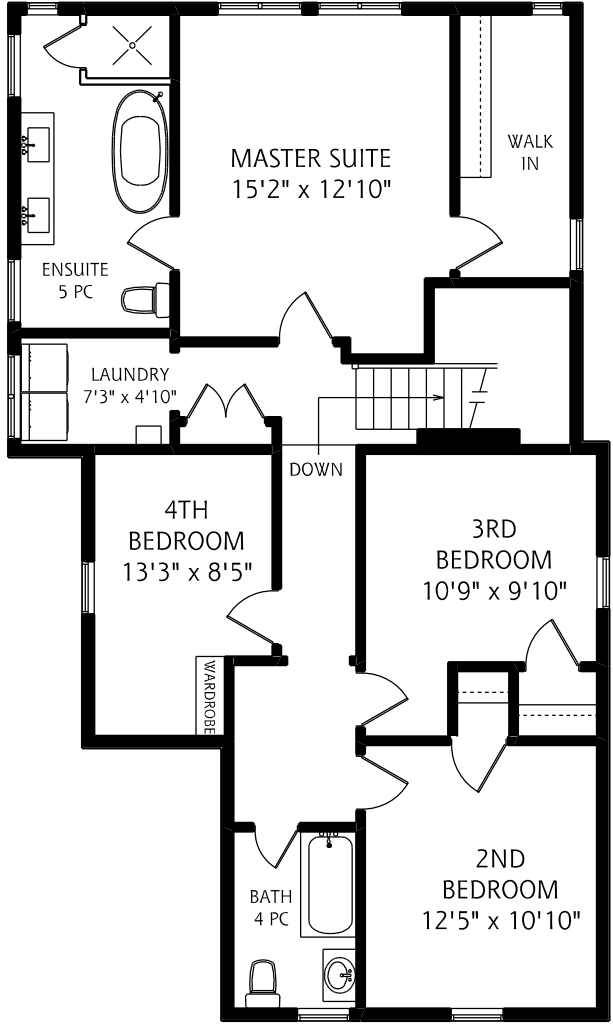

56 MACHELL AVENUE

MAIN FLOOR
1,215 SQUARE FEET

SECOND FLOOR
1,170 SQUARE FEET

ALL MEASUREMENTS SHOULD BE CONSIDERED APPROXIMATE