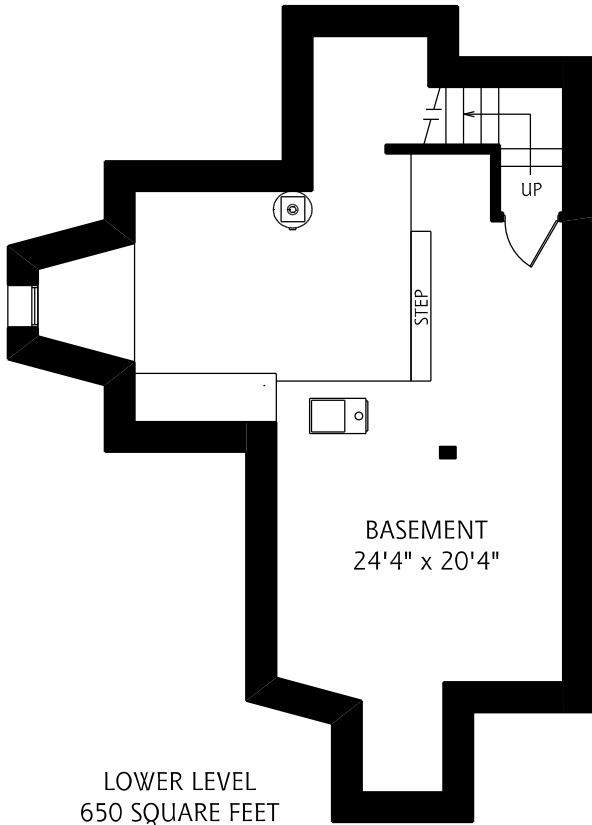

56 MACHELL AVENUE

MAIN FLOOR
1,215 SQUARE FEET

SECOND FLOOR
1,170 SQUARE FEET

ALL MEASUREMENTS SHOULD BE CONSIDERED APPROXIMATE